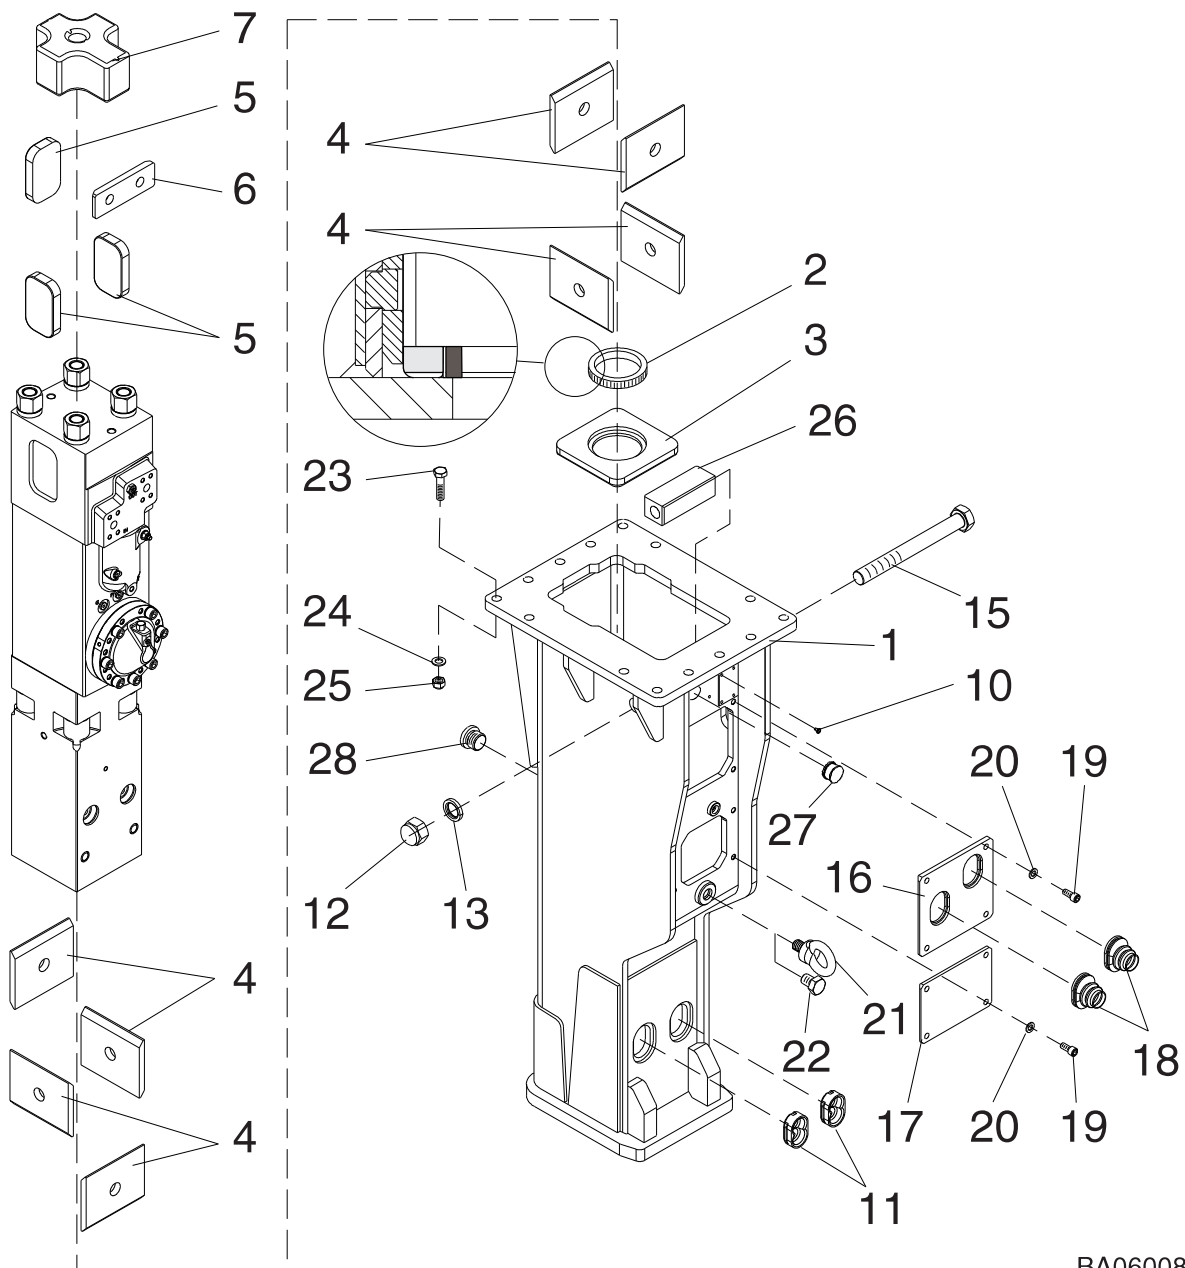

1. HOUSING UNIT

BA060087

Item	Description	Part no.	Specification	Note	Qty
1	Housing (incl. part 26)	175637			1
2	Seal	174011			1
3	Pad	174007			1
4	Wear plate	174008			8
5	Wear plate	174010			3
6	Pad	174016			1
7	Buffer	175858			1
10	Rubber plug	953332			4
11	Rubber plug	160576			2
12	Nut	953621	M42x3-10 DIN 1587		1
13	Lock washer	954356	NL42 NORD-LOCK		1

2. IMPACT UNIT

BA060154