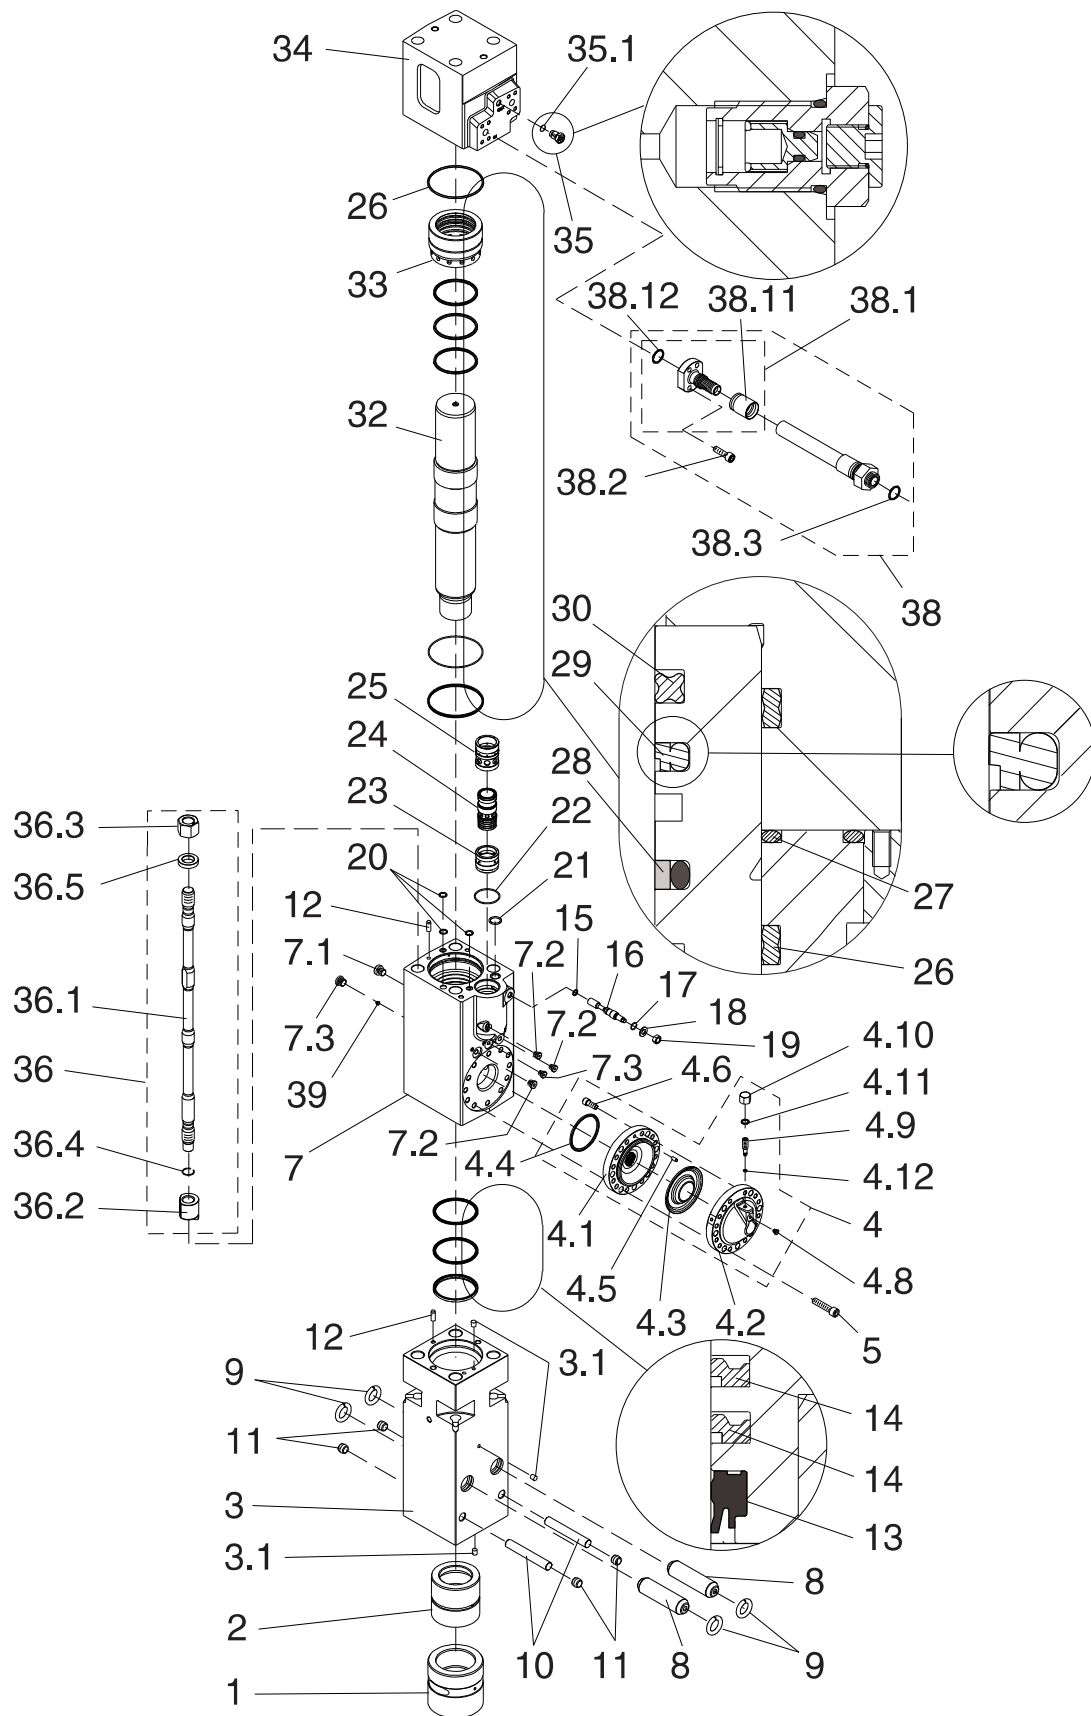

1. HOUSING UNIT

BA060087

Item	Description	Part no.	Specification	Note	Qty
1	Housing (incl. part 26)	175637			1
2	Seal	174011			1
3	Pad	174007			1
4	Wear plate	174008			8
5	Wear plate	174010			3
6	Pad	174016			1
7	Buffer	175858			1
10	Rubber plug	953332			4
11	Rubber plug	160576			2
12	Nut	953621	M42x3-10 DIN 1587		1
13	Lock washer	954356	NL42 NORD-LOCK		1

2. IMPACT UNIT

BA060154