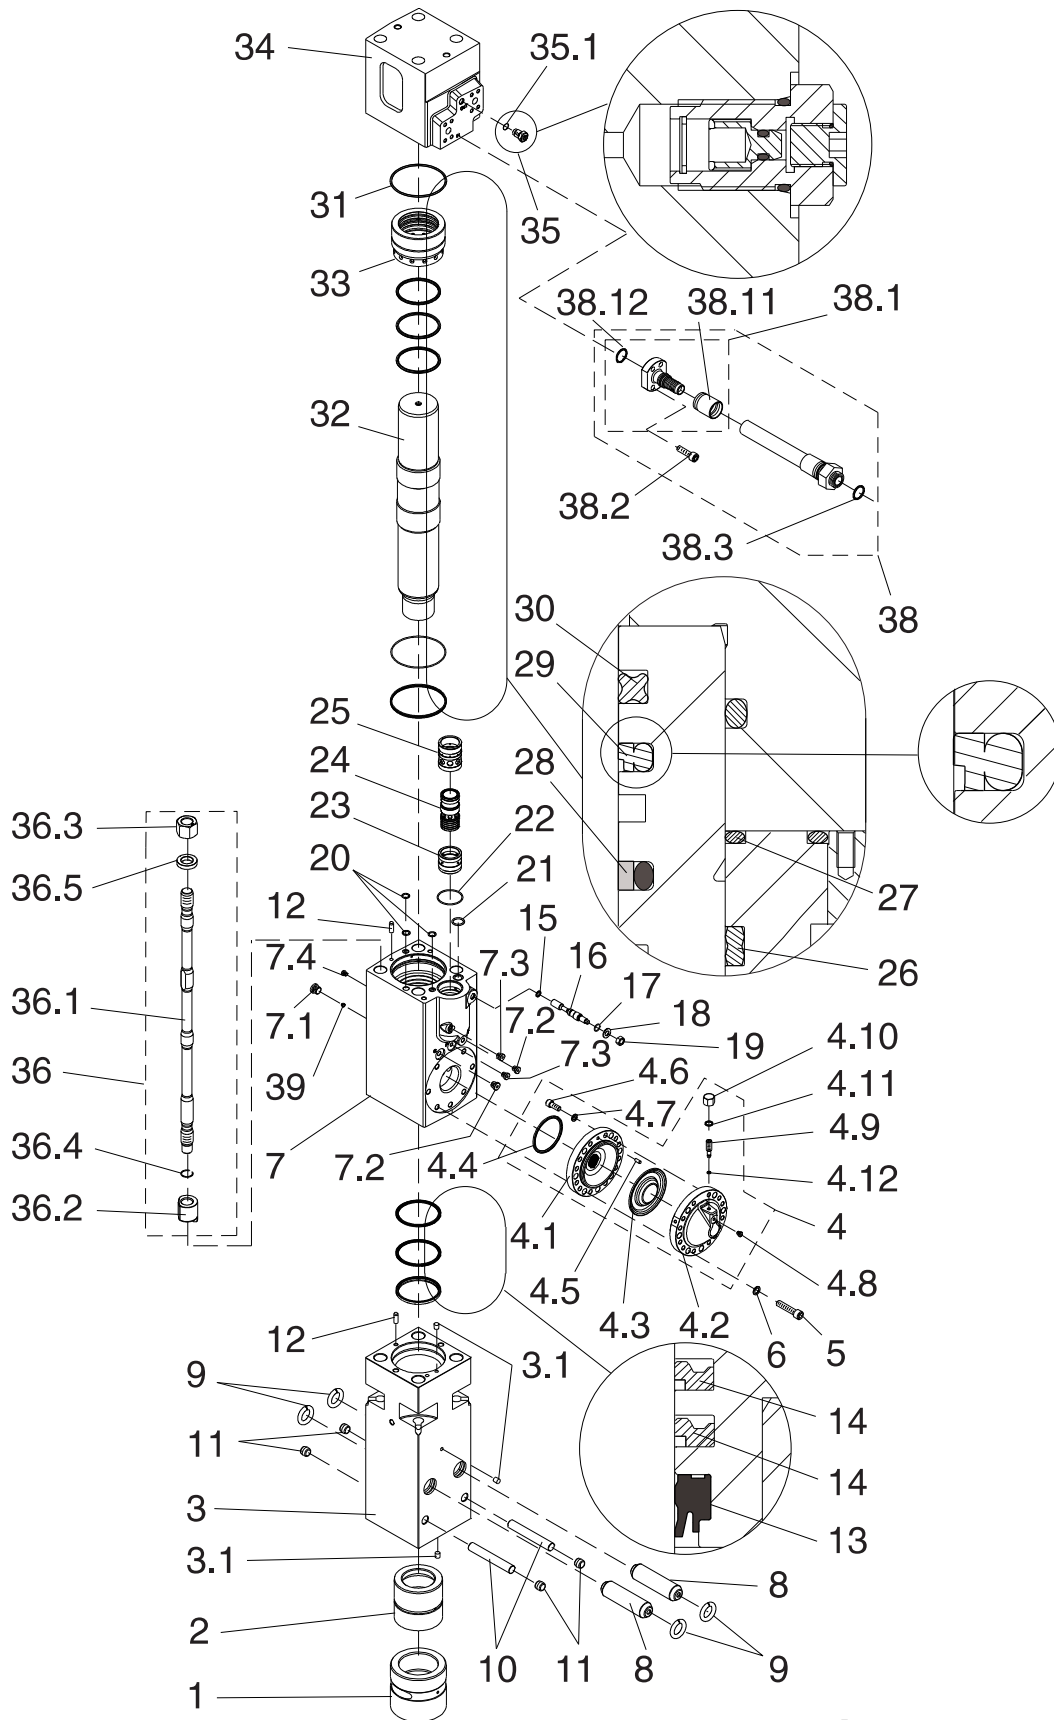

1. HOUSING UNIT

BA060071

Item	Description	Part no.	Specification	Note	Qty
1	Housing (incl. part 26)	175520			1
2	Seal	171318			1
3	Pad	171969			1
4	Wear plate	171968			8
5	Wear plate	171967			3
6	Wear plate	167678			1
7	Buffer	167671			1
10	Rubber plug	953332			4
11	Rubber plug	169940			2
12	Nut	953629	M30x2-4 DIN 1587		1
14	Lock washer	90598	NL30T NORD-LOCK		1

2. IMPACT UNIT

BA060145