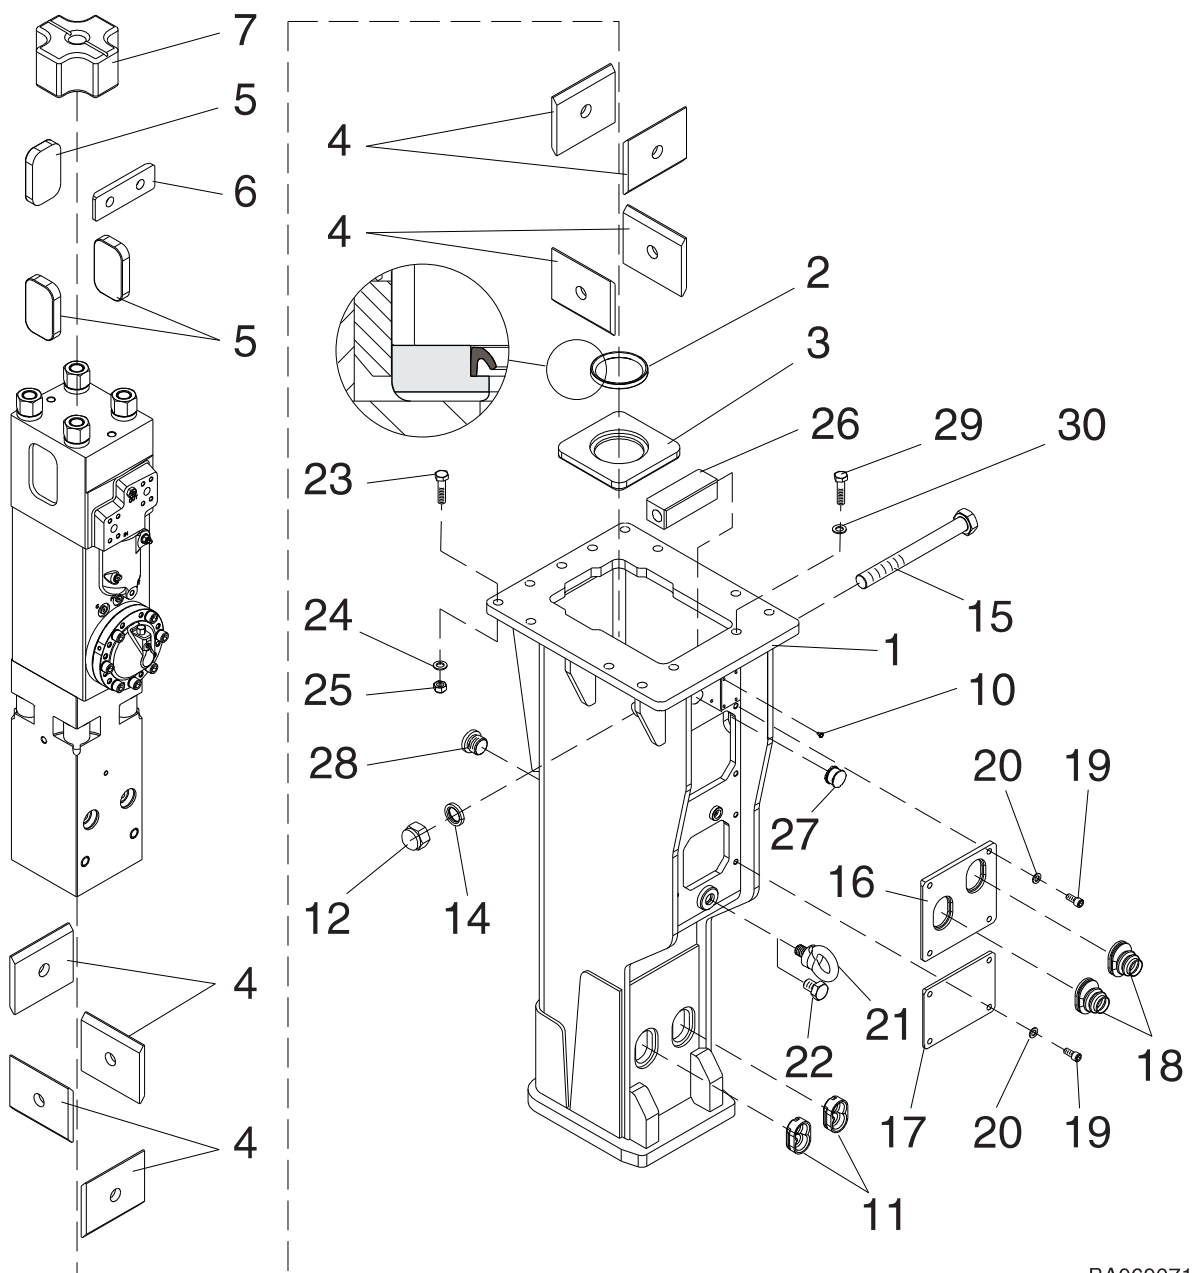

1. HOUSING UNIT

BA060071

Item	Description	Part no.	Specification	Note	Qty
1	Housing (incl. part 26)	175520			1
2	Seal	171318			1
3	Pad	171969			1
4	Wear plate	171968			8
5	Wear plate	171967			3
6	Wear plate	167678			1
7	Buffer	167671			1
10	Rubber plug	953332			4
11	Rubber plug	169940			2
12	Nut	953629	M30x2-4 DIN 1587		1
14	Lock washer	90598	NL30T NORD-LOCK		1

2. IMPACT UNIT

BA060145